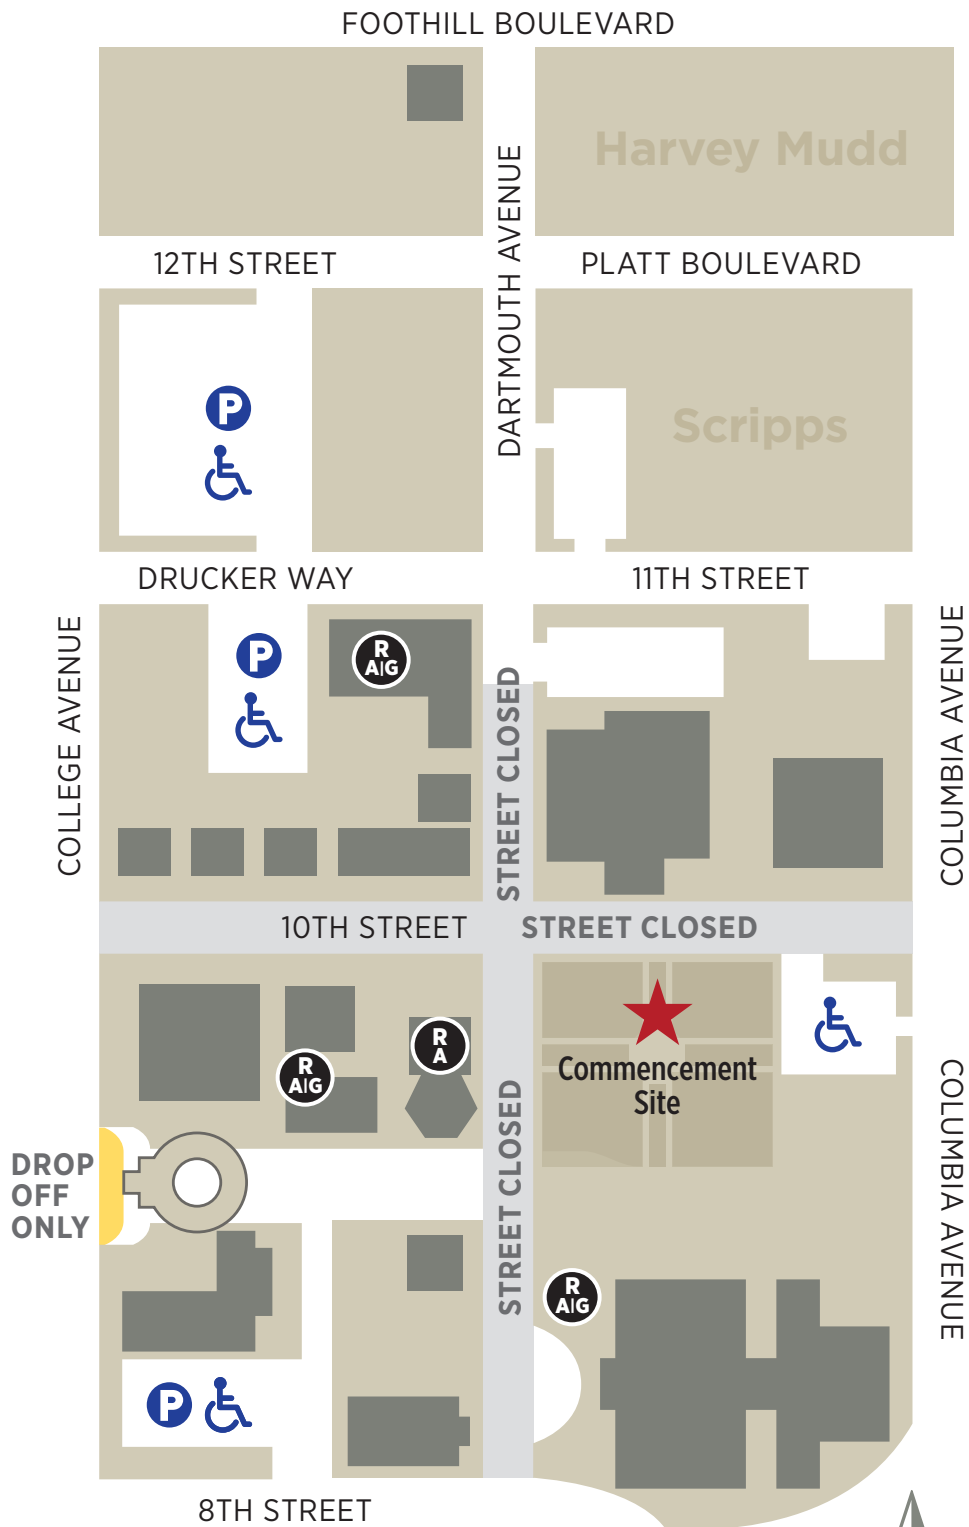

 **Claremont Graduate University**
COMMENCEMENT 2024 • PARKING

P General Parking
P  Accessible Parking

R Restroom
A Accessible
G Gender-Neutral

 N
 Map Not to Scale